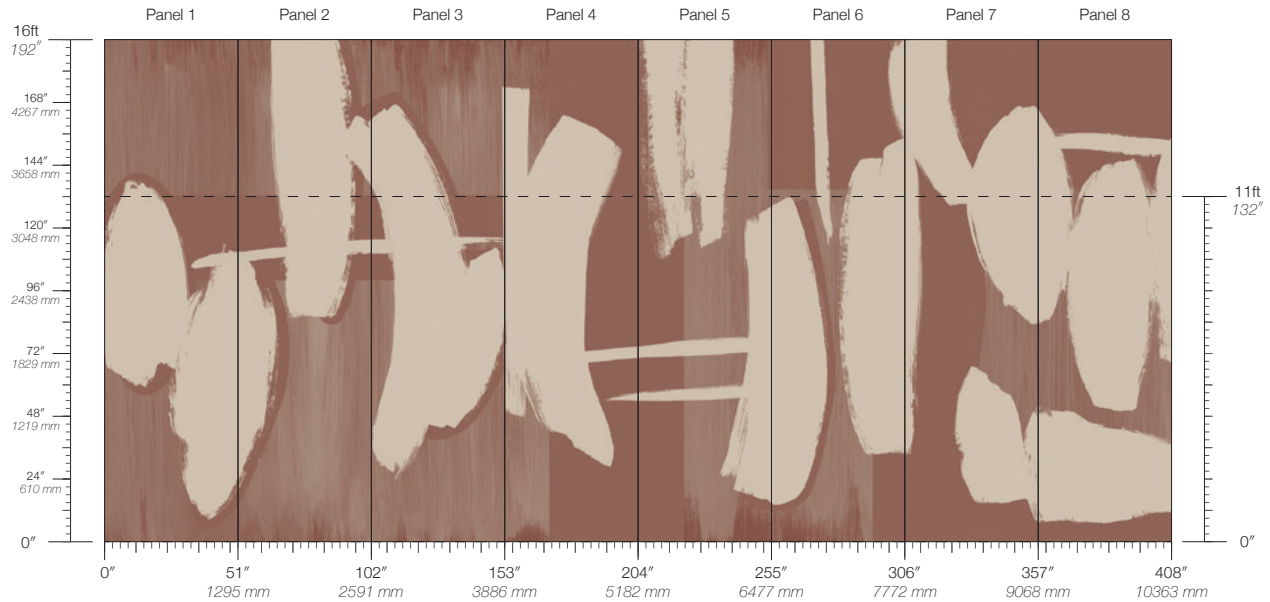

Gesture Flux

Suitable for residential and commercial projects

COLOR

Flux

ITEM

5301

CONTENT

Type II Vinyl

PANEL WIDTH

51" / 1295 mm trimmed

PANEL HEIGHT

132" / 3353 mm standard
192" / 4877 mm extended

REPEAT

Non-repeating

STOCK

Made to order

LEAD TIME

4 weeks to print

MINIMUM

1 panel

PRICE

Available upon request

ORIGIN

USA

DETAILS

Custom options available

ENVIRONMENTAL

Low VOC
Cadmium & Lead Free
Formulation

SPECS

Commercial Vinyl face
Polyester/Cotton woven backing
20 oz per linear yard
620 g per linear meter
Woven surface texture

TESTING

(US) ASTM E84 Adhered Class A
(EU) EN 15102 Class B, s2
(CN) CAN/ULC-S102.2 Class A
CCC-W-408D Type II
WA Specification W-101 Type II
NFPA 286 Corner Burn Test Class A

MAINTENANCE

Water-based cleanser

CONTACT

sales@calicowallpaper.com
+1 718 243 1705
57 Lispenard Street
New York, NY 10013 USA

DISCLAIMER

Refer to our website to see the full mural artwork. Reference the physical sample for color and texture. Panel maps represent mural artwork only.